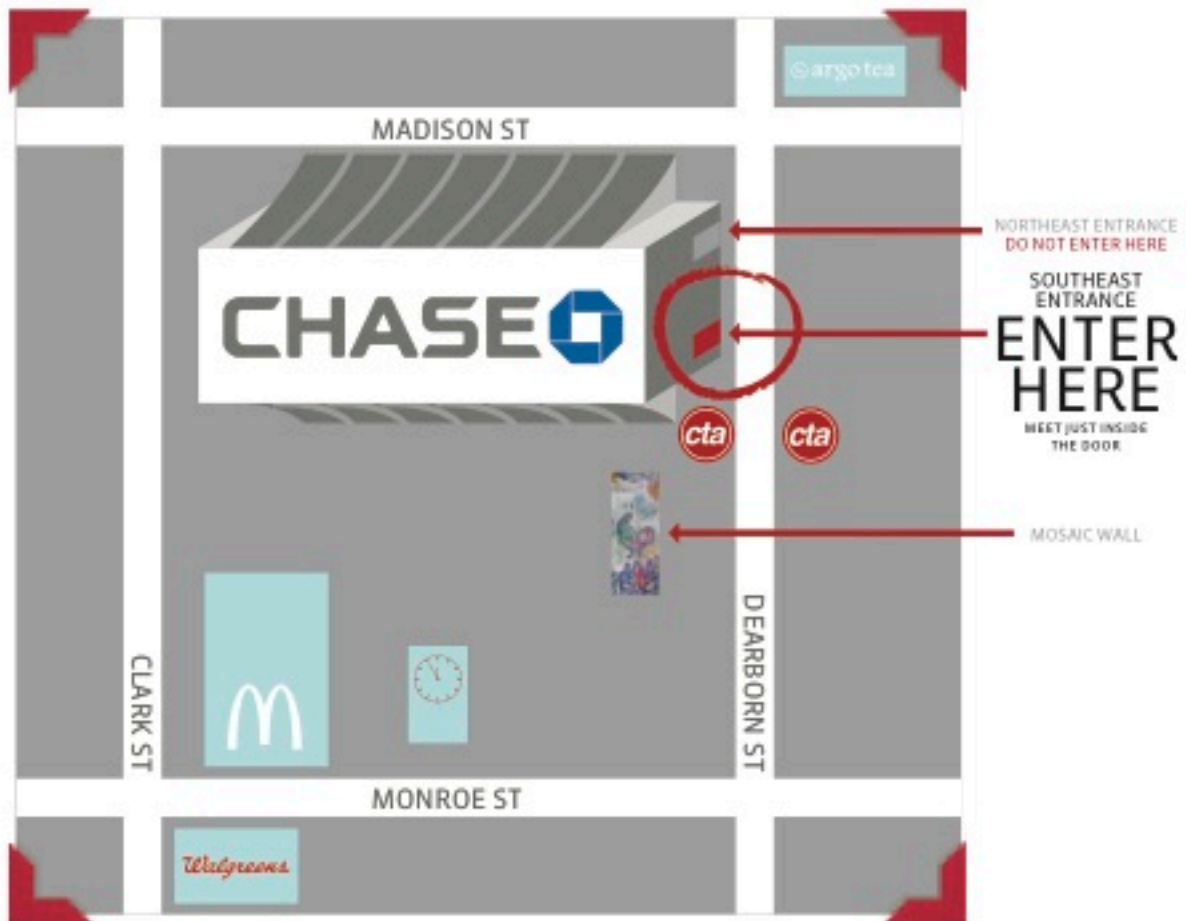

Tour Meeting Point

LOOP INTERIOR ARCHITECTURE TOUR

**Meet inside the southeast entrance of Chase Tower, 10 S. Dearborn St.
If you do not see a colorful mosaic and big open plaza,
THEN YOU ARE ON THE WRONG SIDE OF THE BUILDING.**

Look for the guide with a name tag, clipboard, and iPads.
Tour ends inside the Chicago Cultural Center, 78 E. Washington St.

TOUR DETAILS

Tour is 2 hours long.
Walk .5 mile.
Tour stays indoors about 90% of the time.
Please arrive 10-15 minutes early for check-in.