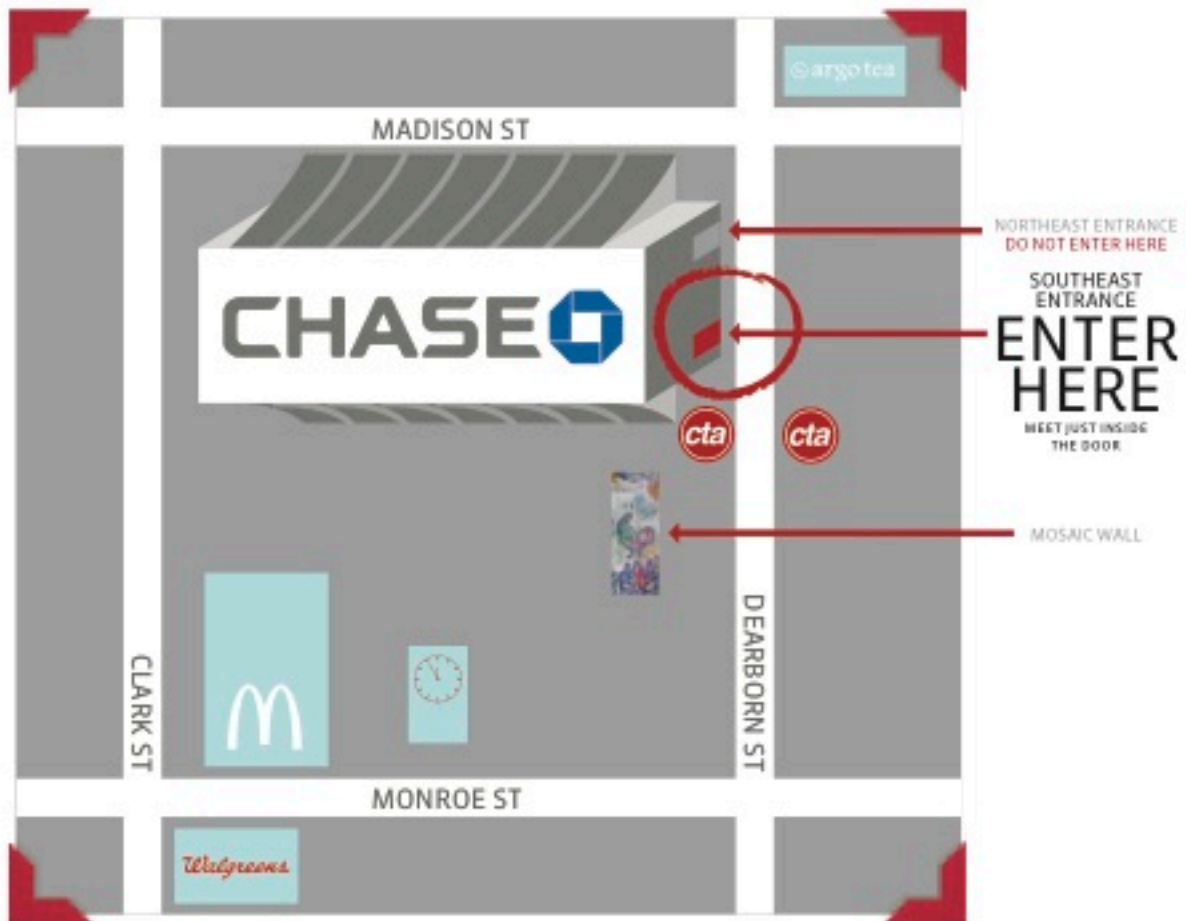

Tour Meeting Point

## LOOP INTERIOR ARCHITECTURE TOUR

**Meet inside the southeast entrance of Chase Tower, 10 S. Dearborn St.  
If you do not see a colorful mosaic and big open plaza,  
THEN YOU ARE ON THE WRONG SIDE OF THE BUILDING.**

Look for the guide with a name tag, clipboard, and iPads.  
Tour ends inside the Chicago Cultural Center, 78 E. Washington St.